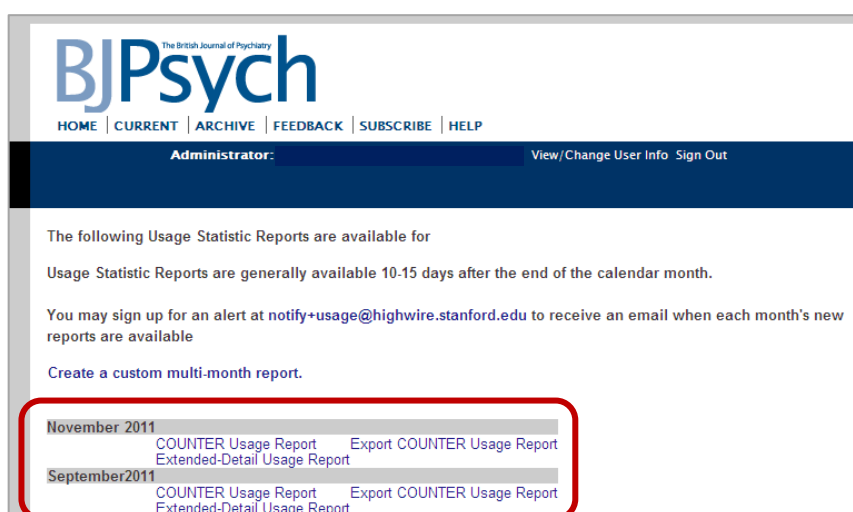

- 2) 「Institutional Subscriptions」をクリック する

The screenshot shows the 'BJP Subscriber Help & Services' page. It contains several sections: 'How to Subscribe to BJP' with links for Online, Print, and Order Online; 'How to use this site without a subscription:'; 'Activate your subscription:' with links for Member or Individual (Non_Member) Subscription and Institutional Subscription; and 'Manage your subscription' with links for Member Subscriptions, Individual (Non_Member) Subscriptions, and Institutional Subscriptions. The 'Institutional Subscriptions' link is highlighted with a red rectangular box, and a red arrow points to it from the right edge of the page. At the bottom, contact information for Maney Publishing is provided.

3) 「View Your institutional Usage reports」をクリックする

4) User Name/Password を入力して Sign In をクリックする

5) 利用したい Usage Report をクリックする

6) 終了したら 「Sign Out」 をクリック する

(最終確認 2012.3.19)