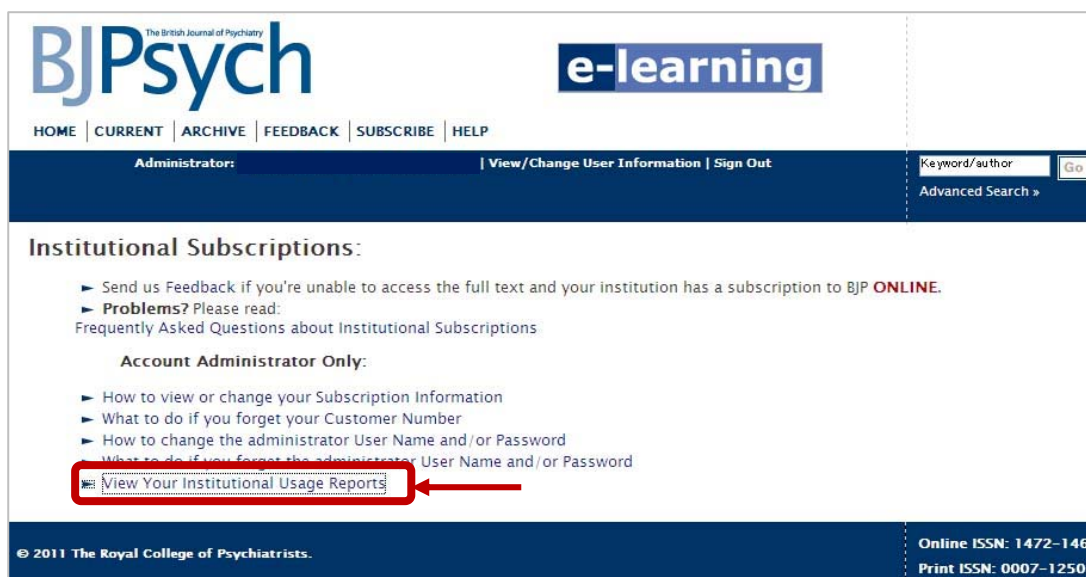

3) 「View Your institutional Usage reports」をクリックする