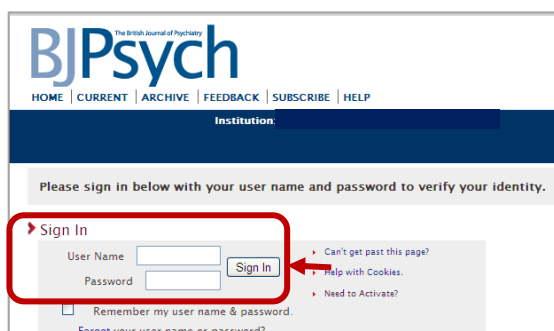

4) User Name/Password を入力して Sign In をクリックする